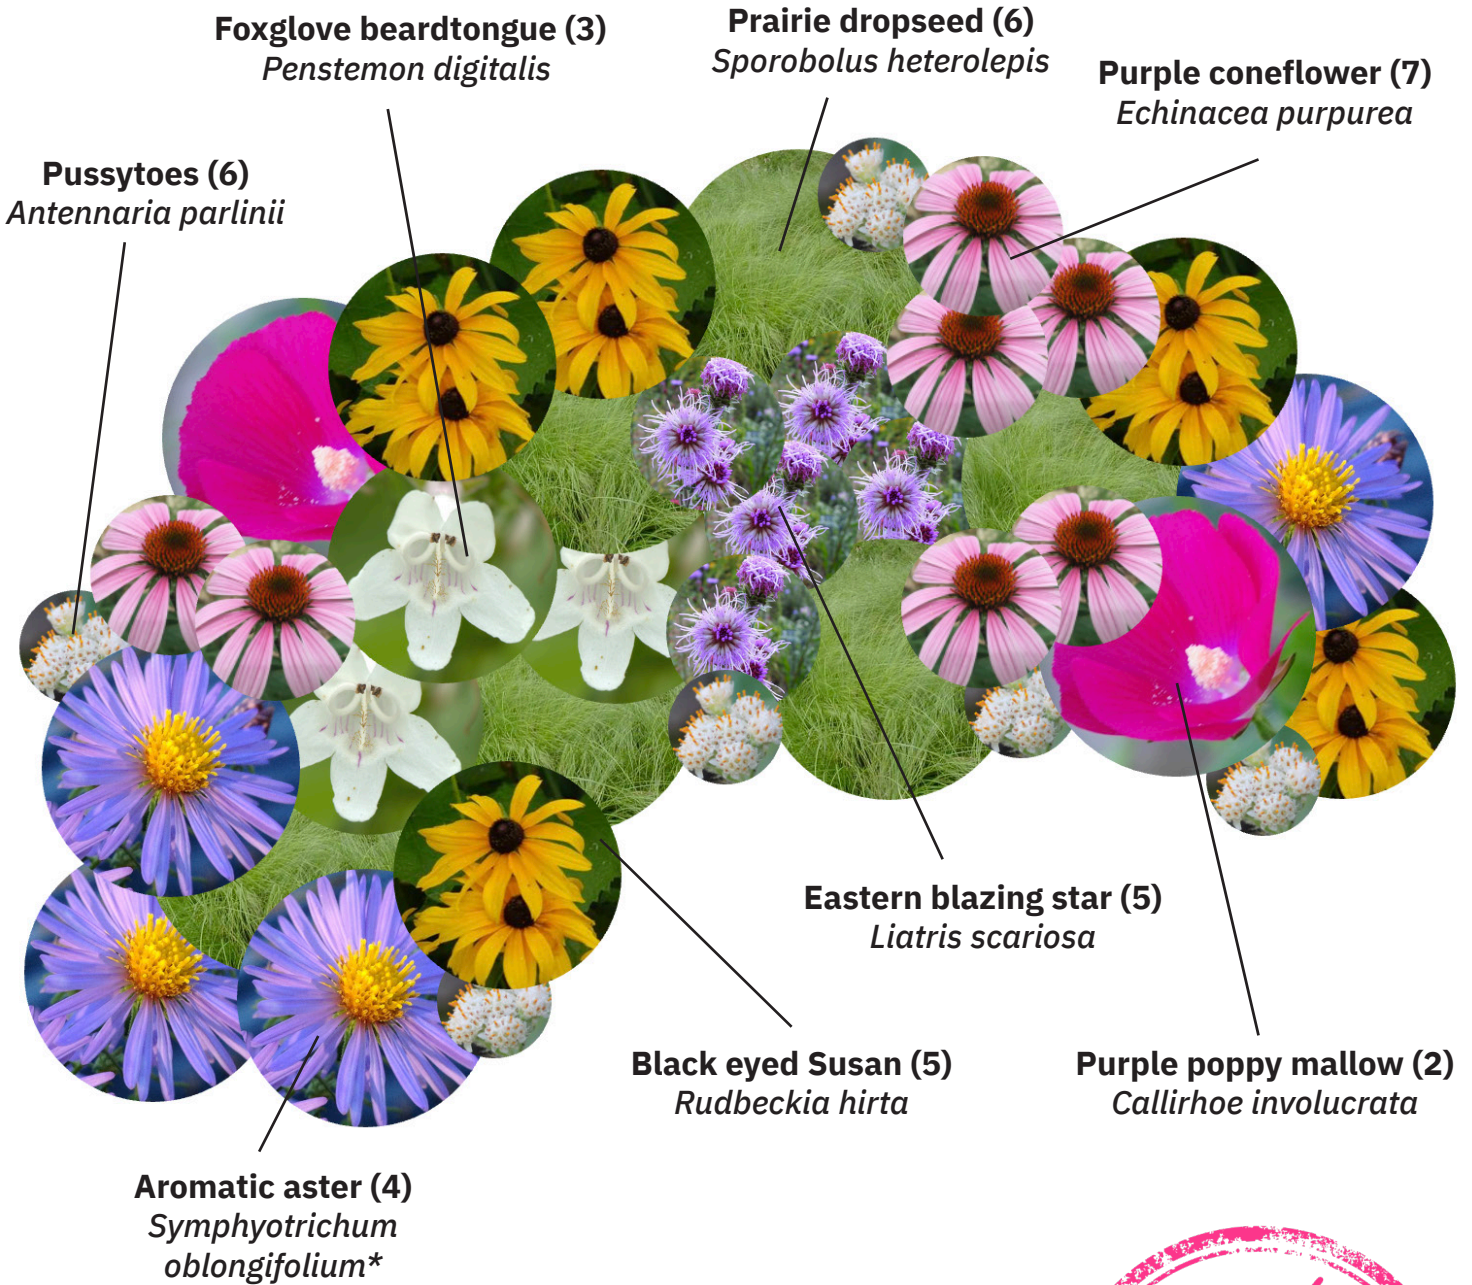

Welcome All Year!

Full sun to light shade
Approx. size 10' x 20'

* Cut these back by 1/3 to 1/2
in early June