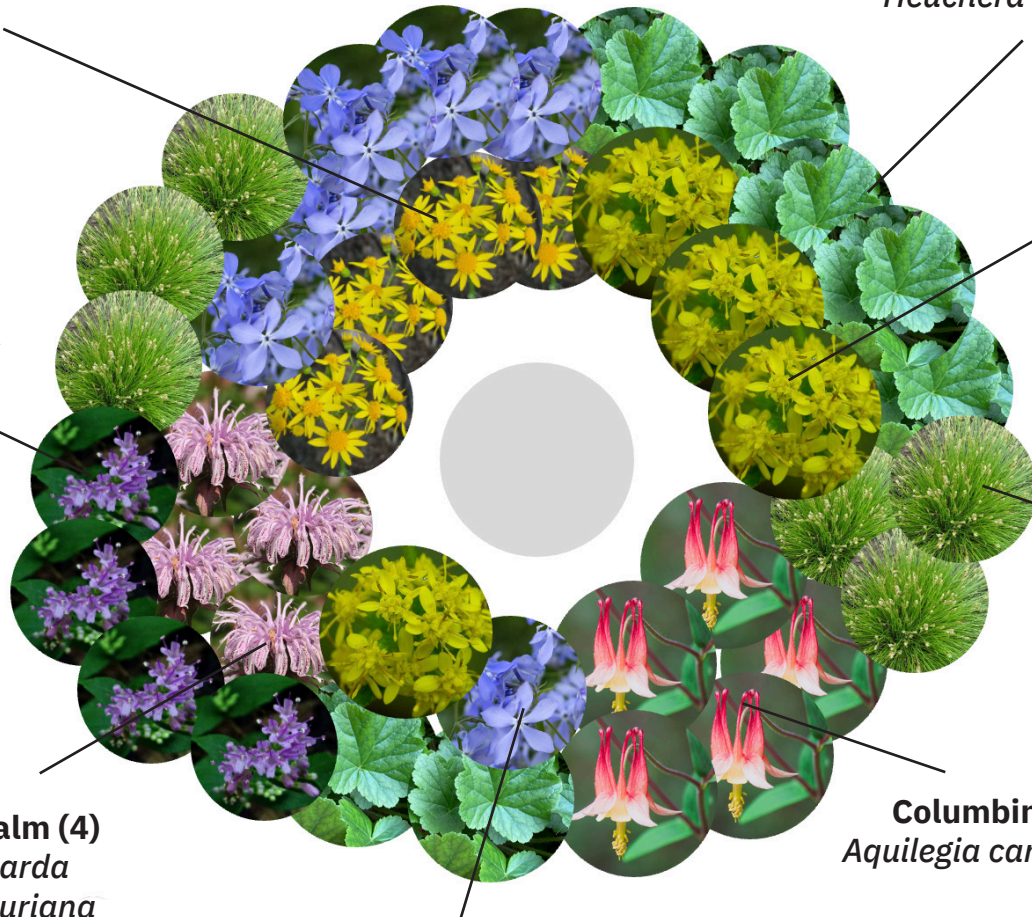

# Shadier Soft Landings

Part sun to full shade  
Surrounding tree trunk  
Approx. 15' diameter

Roundleaf groundsel (4)  
*Packera obovata*

Alumroot (7)  
*Heuchera americana*

Dittany (5)  
*Cunila origanoides*

Zig zag goldenrod (4)  
*Solidago flexicaulis*

Oak sedge (7)  
*Carex albicans*

Bee balm (4)  
*Monarda bradburiana*

Columbine (6)  
*Aquilegia canadensis*

Wild sweet William (6)  
*Phlox divaricata*

deeroots.org  
Design created by Sarah Beier, Oak & iO