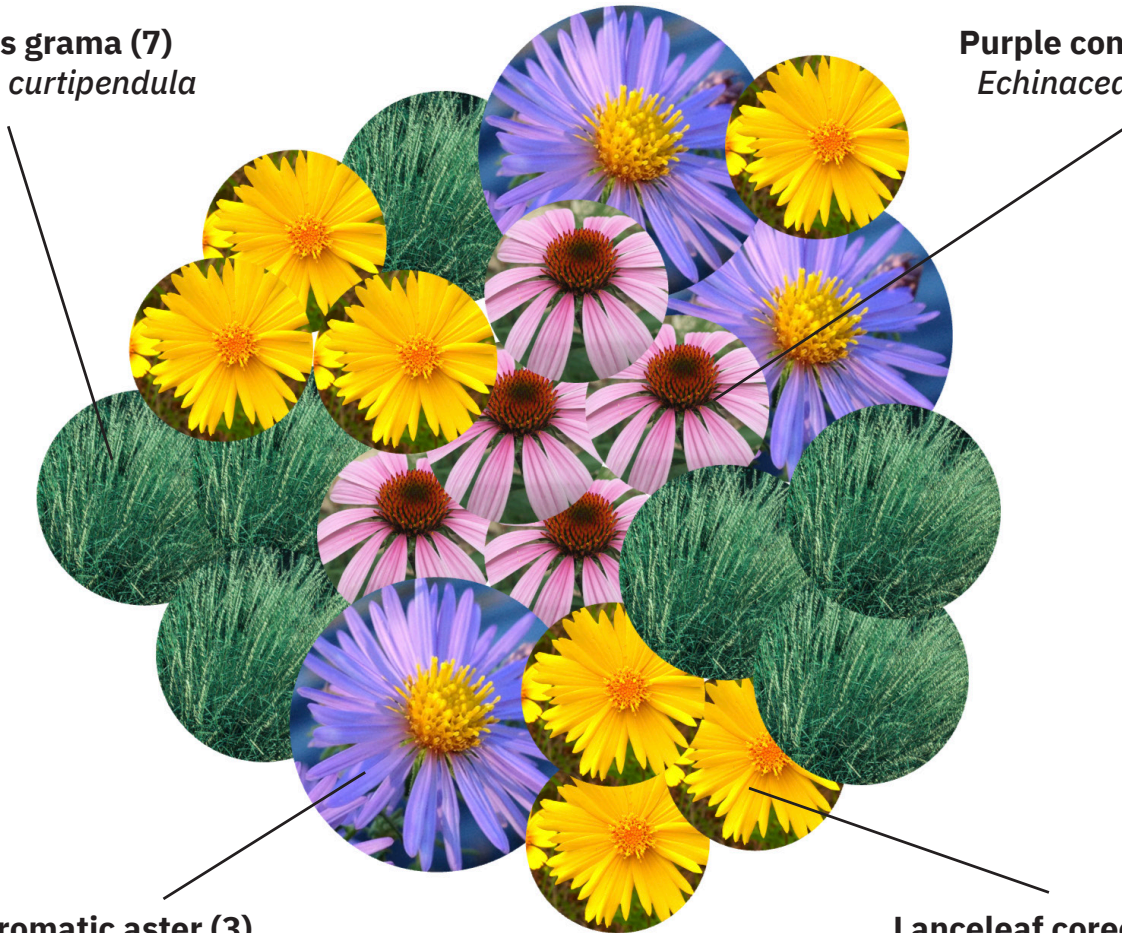

# The Long Season

Full sun to medium shade  
Approx. size 8' x 8'

**Sideoats grama (7)**  
*Bouteloua curtipendula*

**Purple coneflower (5)**  
*Echinacea purpurea*

**Aromatic aster (3)**  
*Symphotrichum oblongifolium\**

**Lanceleaf coreopsis (7)**  
*Coreopsis lanceolata*

\* Cut back by 1/3 to 1/2  
in early June