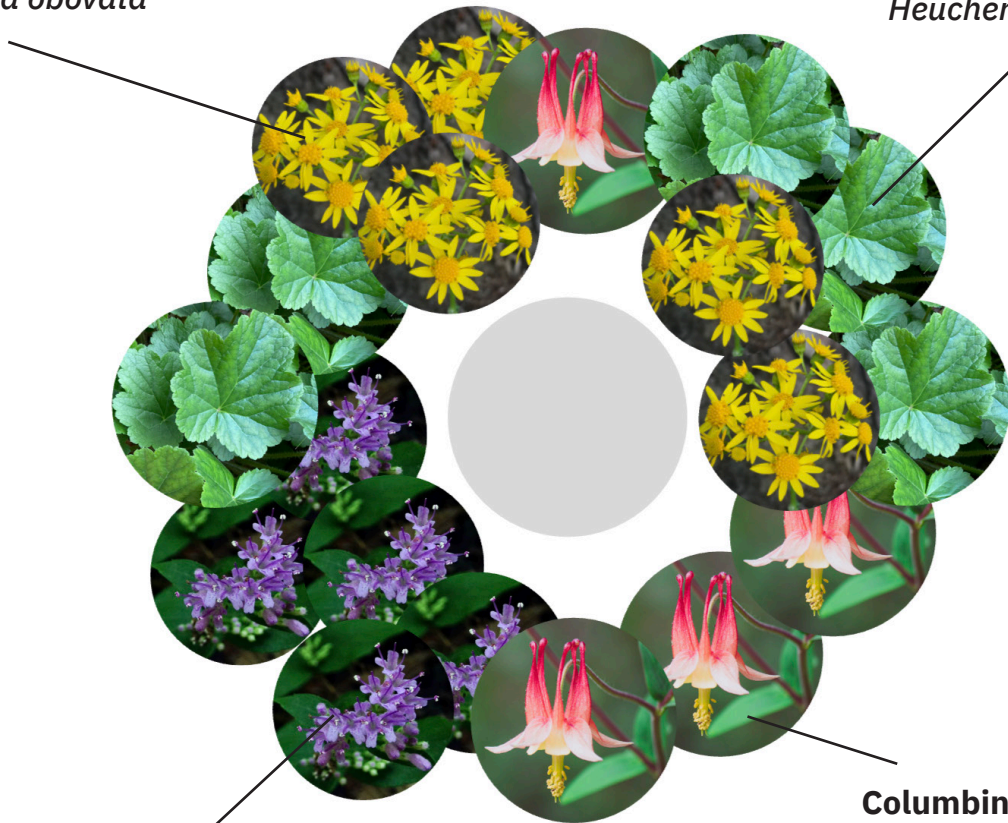

Shady Soft Landings

Part sun to full shade
Surrounding tree trunk
Approx. size 8' x 10' diameter

↑
NORTH

Roundleaf groundsel (5)
Packera obovata

Alumroot (5)
Heuchera americana

Dittany (5)
Cunila origanoides